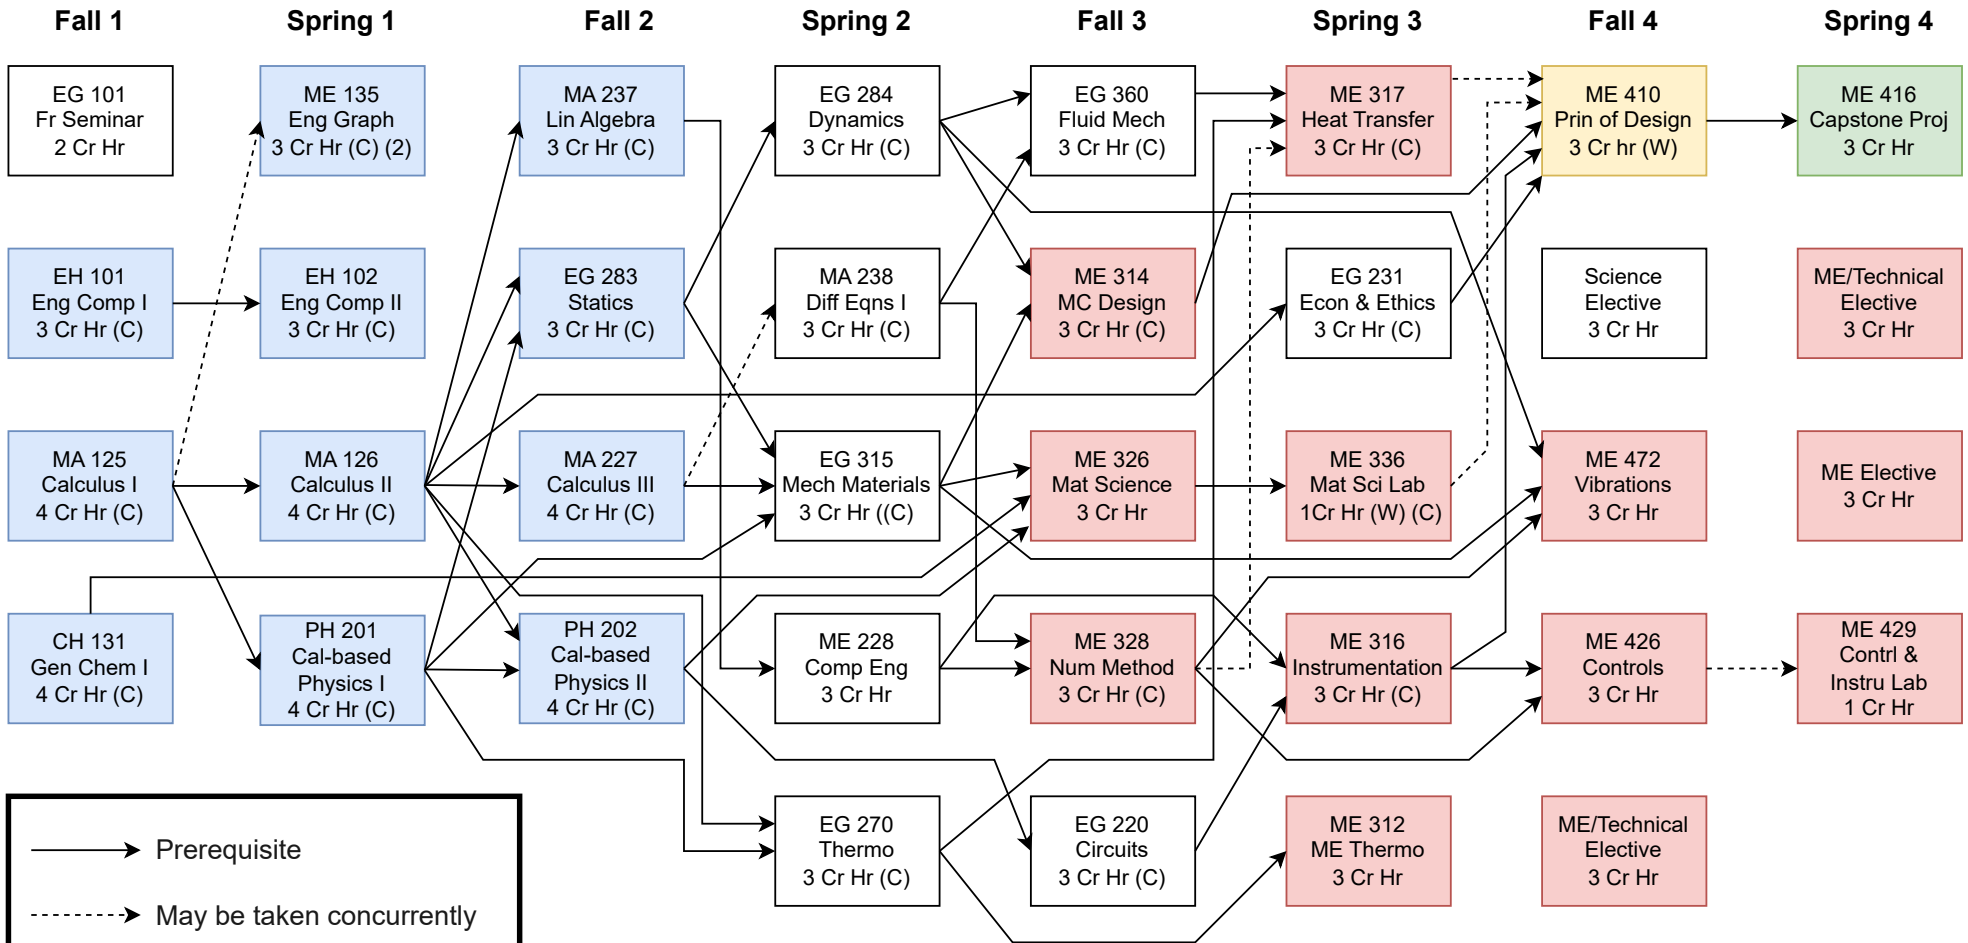

Student name: \_\_\_\_\_

J00 \_\_\_\_\_

# MABE Curriculum Flowchart 2024-2025

———> Prerequisite  
 - - - - -> May be taken concurrently  
 Required for PCS  
 ME courses require PCS  
 Course offered only in Fall  
 Course offered only in Spring  
 (C) Must receive a C or better  
 (W) Writing course  
 (2) No more than 2 attempts

Humanities	Social Sciences
1) _____	1) _____
2) _____	2) _____
3) _____	3) _____

**\* Aerospace Track**  
 - ME elective: Aerodynamics (AE 361)  
 - 2 additional ME electives: (AE 464/468/470)

**\* Biomedical Track**  
 - Sci elective: Gen Chem II (CH 132 & 132L)  
 - Tech elec: Gen Biology I (BLY 121 & 121L), Gen Biology II (BLY 122 & 122L)  
 - ME elective: Intro to BME (BME 467)