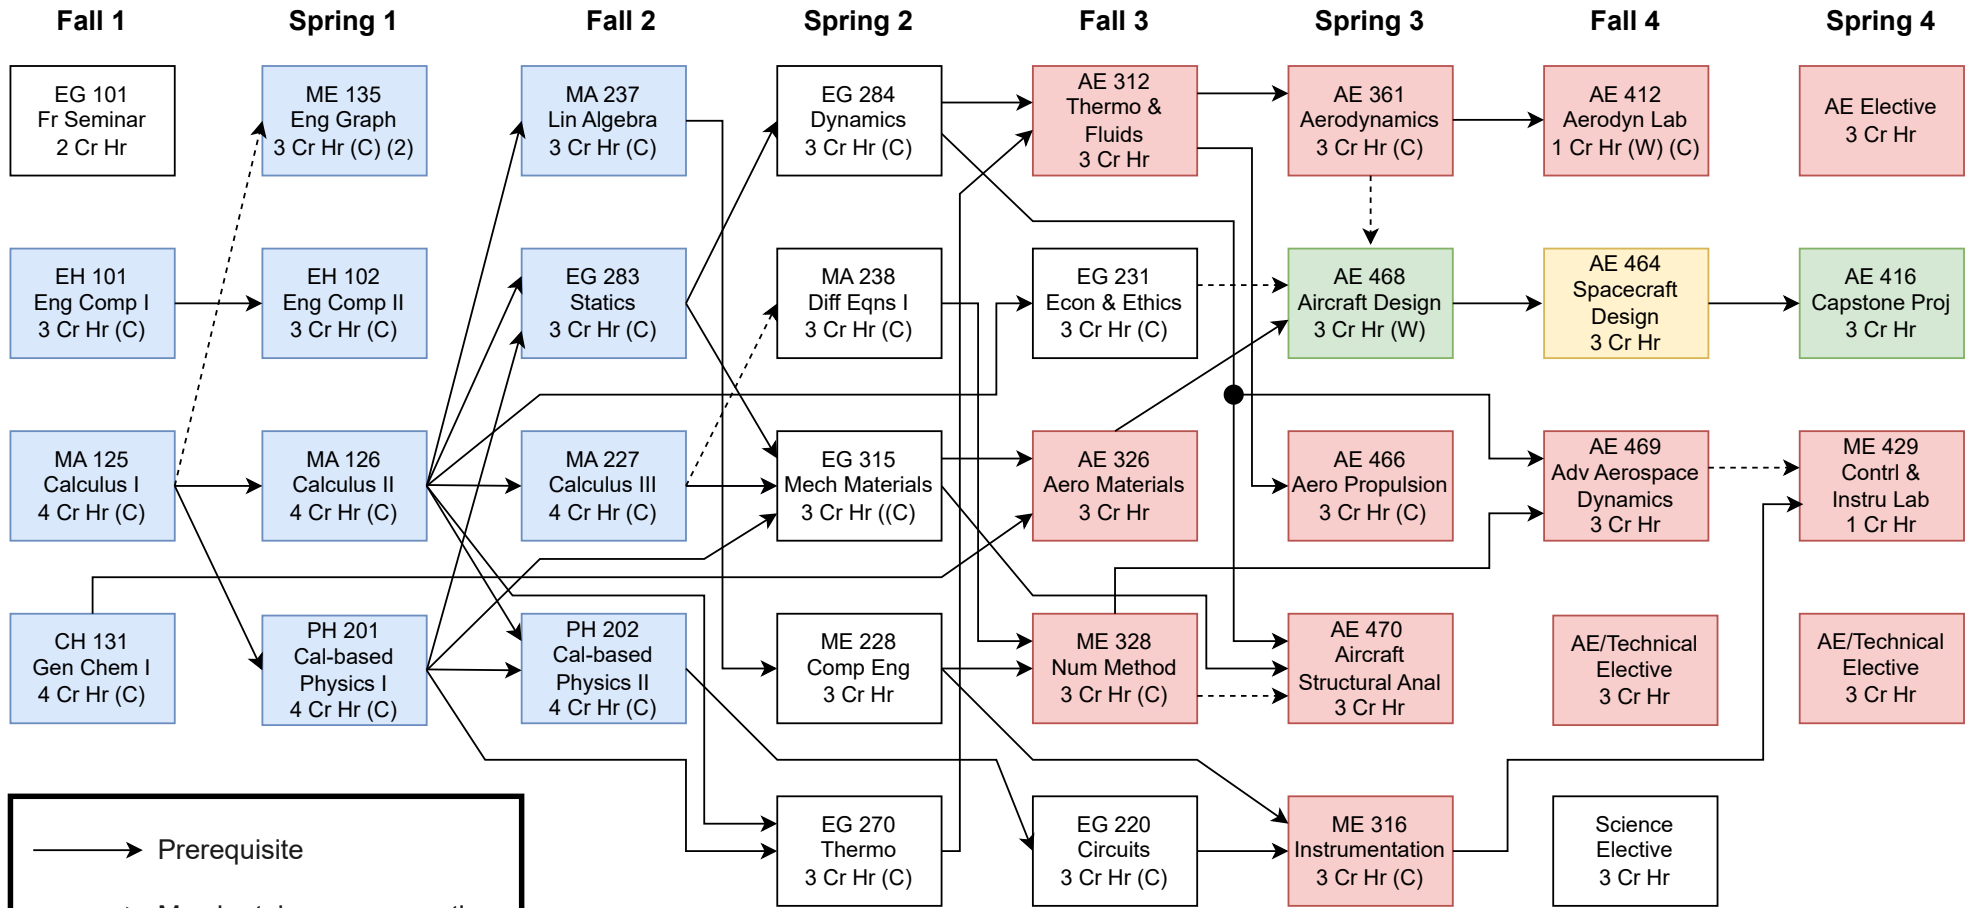

Student name: _____

J00 _____

AE Curriculum Flowchart 2024-2025

Legend:

- Prerequisite
- - - - - → May be taken concurrently
- Required for PCS
- AE/ME courses require PCS
- Course offered only in Fall
- Course offered only in Spring
- (C) Must receive a C or better
- (W) Writing course
- (2) No more than 2 attempts